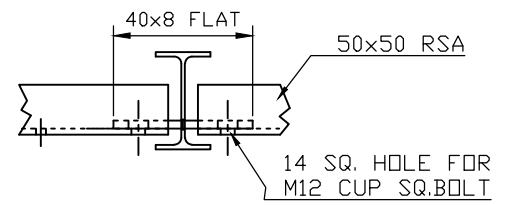

POSTS: 100 x 55 IPE  
 RAILS: 50x50 RSA  
 PALES: AS SPECIFIED  
 LEGS: 40 x 8 FLAT

**PARAMOUNT Steelfence**

FLORIDA CLOSE, HOT LANE IND EST, BURSLEM,  
 STOKE ON TRENT, ST6 2DJ  
 TEL 01782 833333

FINISH