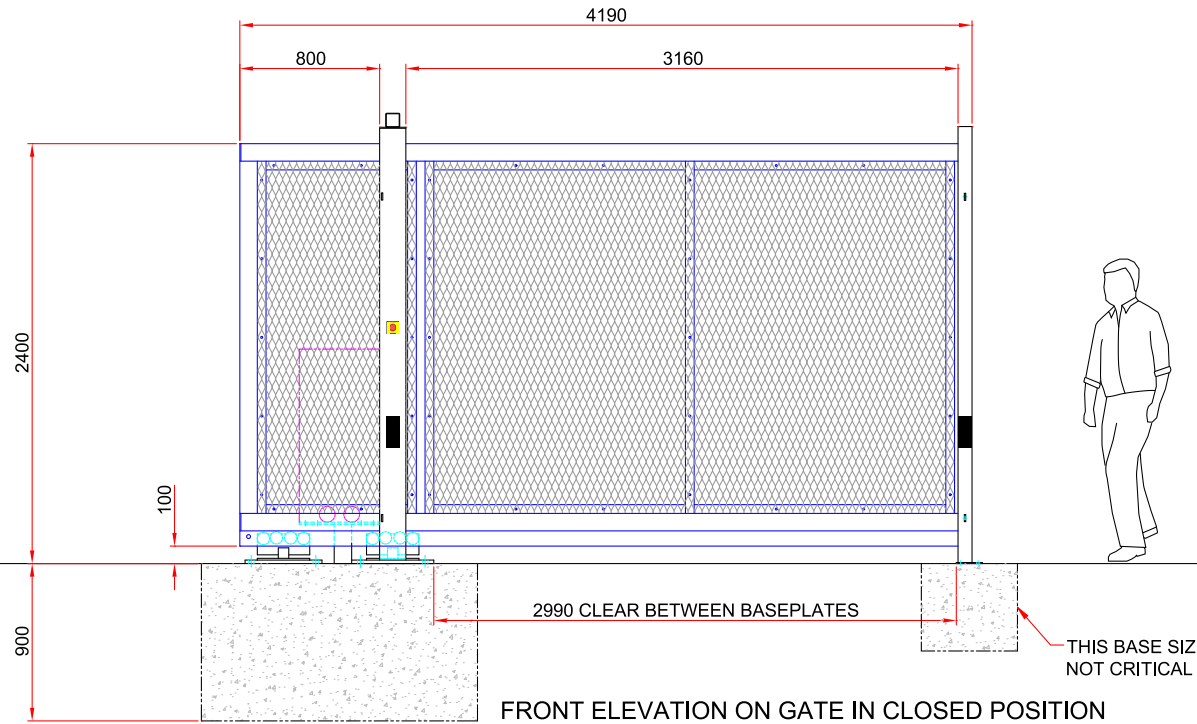

100mm DUCT TO CONTROL ROOM  
AND POWER SUPPLY

SERVICE  
MANHOLE

EIGHT M24 H.D. BOLTS  
(BY OTHERS)

FOUR M12 H.D. BOLTS  
(BY OTHERS)

**PARAMOUNT**  
Steelfence

**SAFESLIDE**

3m wide fully automatic gate, closes to right  
Standard base detail & ducting arrangement