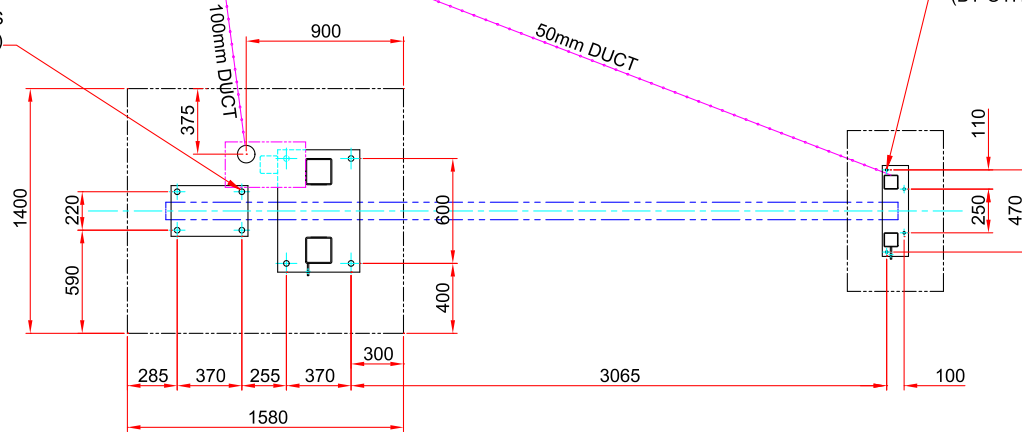

100mm DUCT TO CONTROL ROOM  
AND POWER SUPPLY

SERVICE  
MANHOLE

EIGHT M24 H.D. BOLTS  
(BY OTHERS)

FOUR M12 H.D. BOLTS  
(BY OTHERS)

**PARAMOUNT**  
Steelfence

**SAFESLIDE**

3m wide fully automatic gate, closes to right  
Standard base detail & ducting arrangement