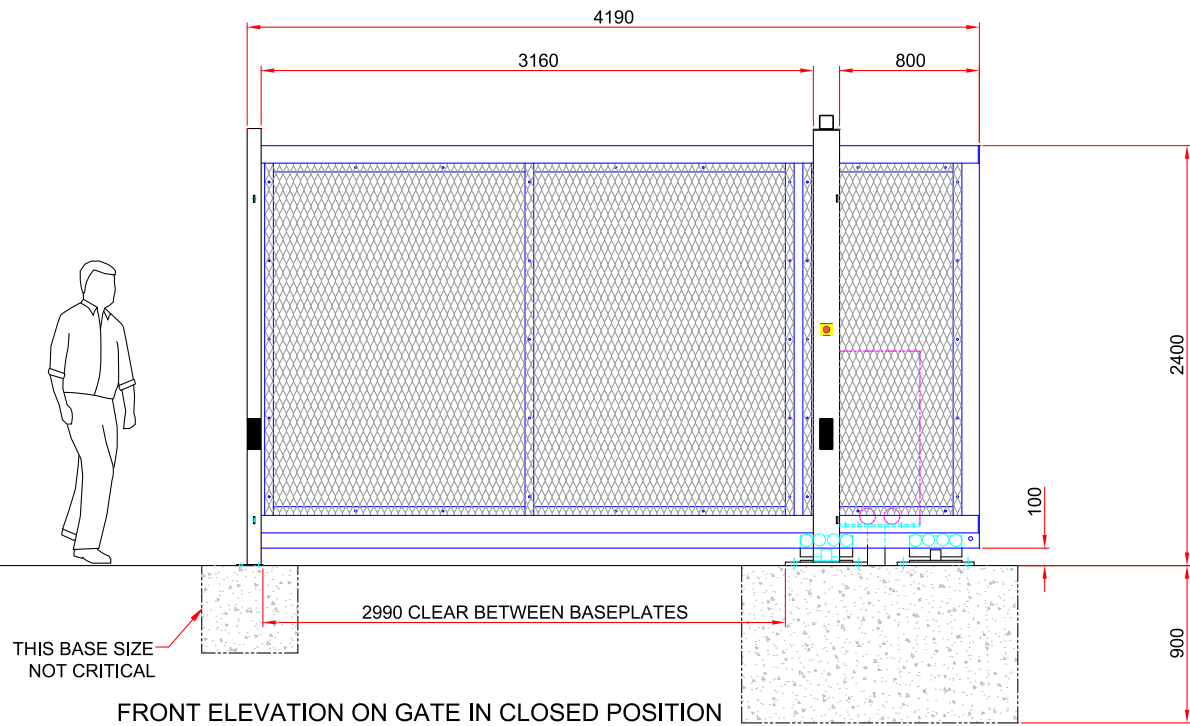

PLAN ON GATE IN CLOSED POSITION

FRONT ELEVATION ON GATE IN CLOSED POSITION

SAFESLIDE

3m wide fully automatic gate, closes to left
Standard base detail & ducting arrangement

DRG No
SS/3/A/L