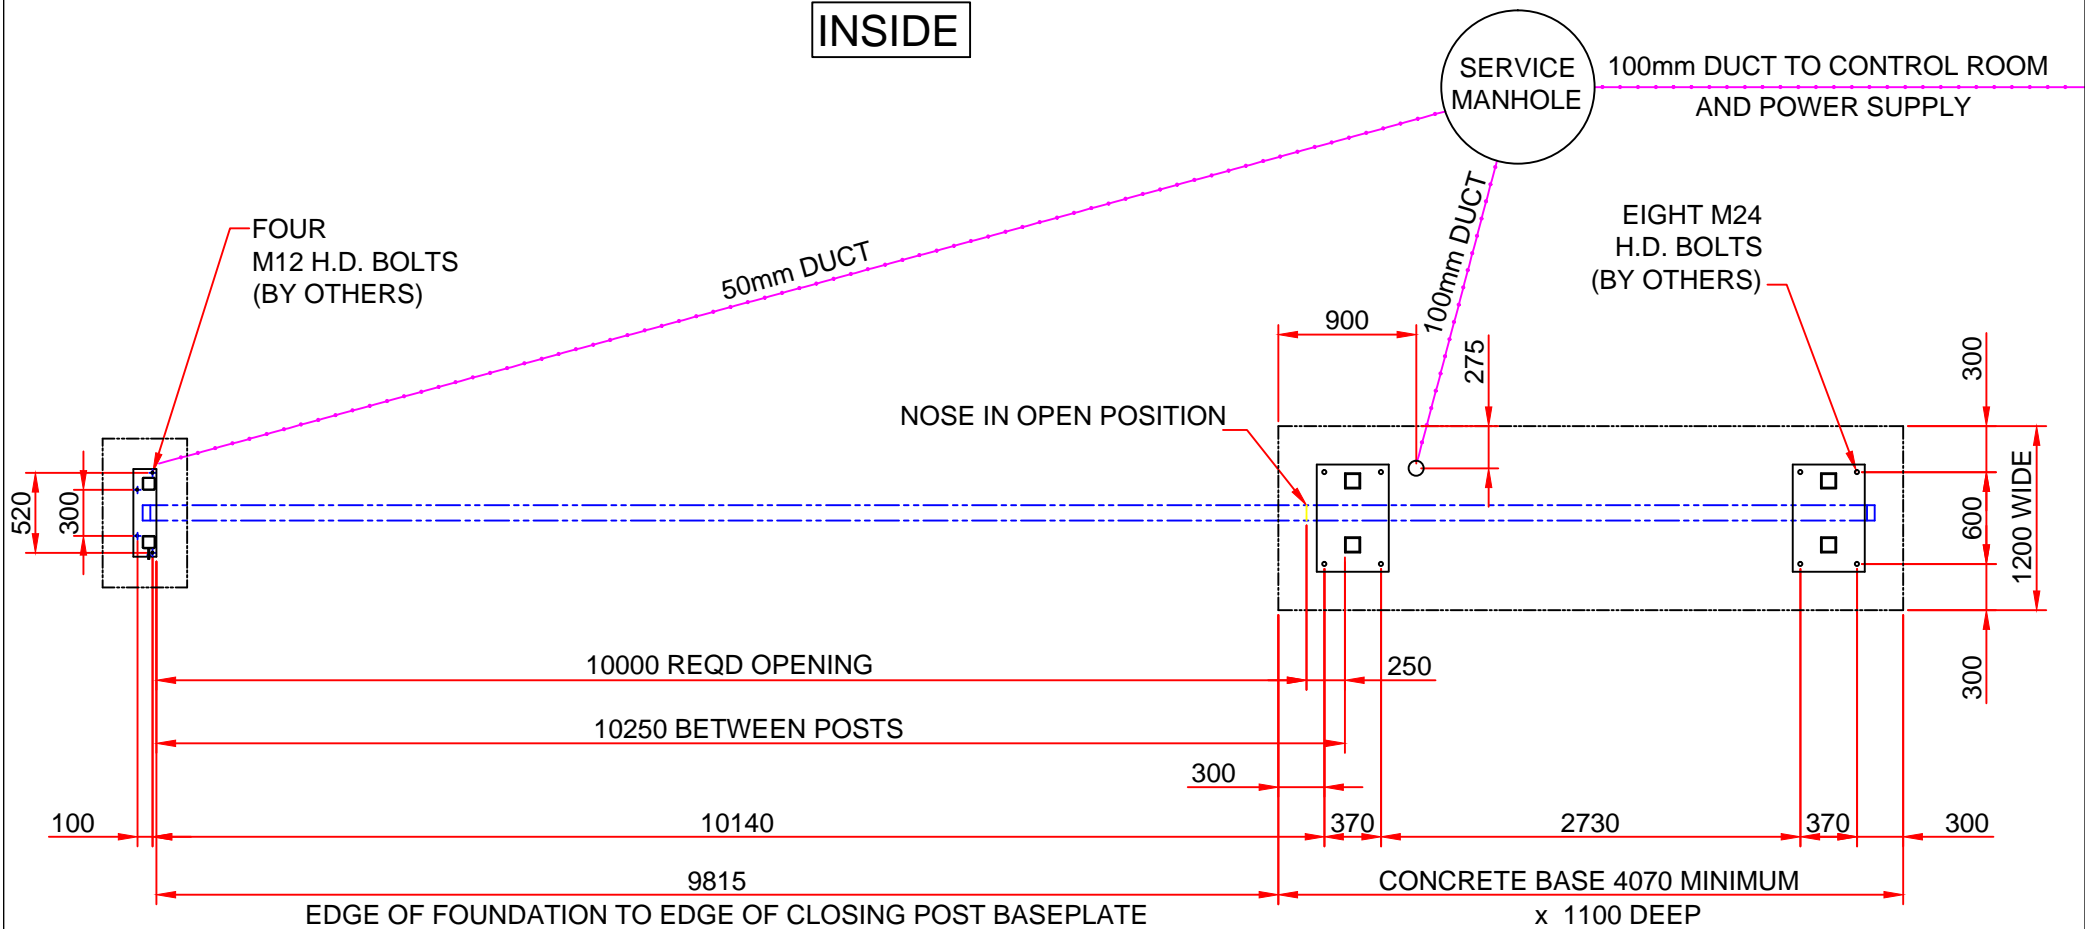

INSIDE

OUTSIDE

 PARAMOUNT Steelfence	Heavy Duty	10m wide fully automatic gate, closes to left	DRG No HD/10/A/L
		Standard base detail & ducting arrangement	