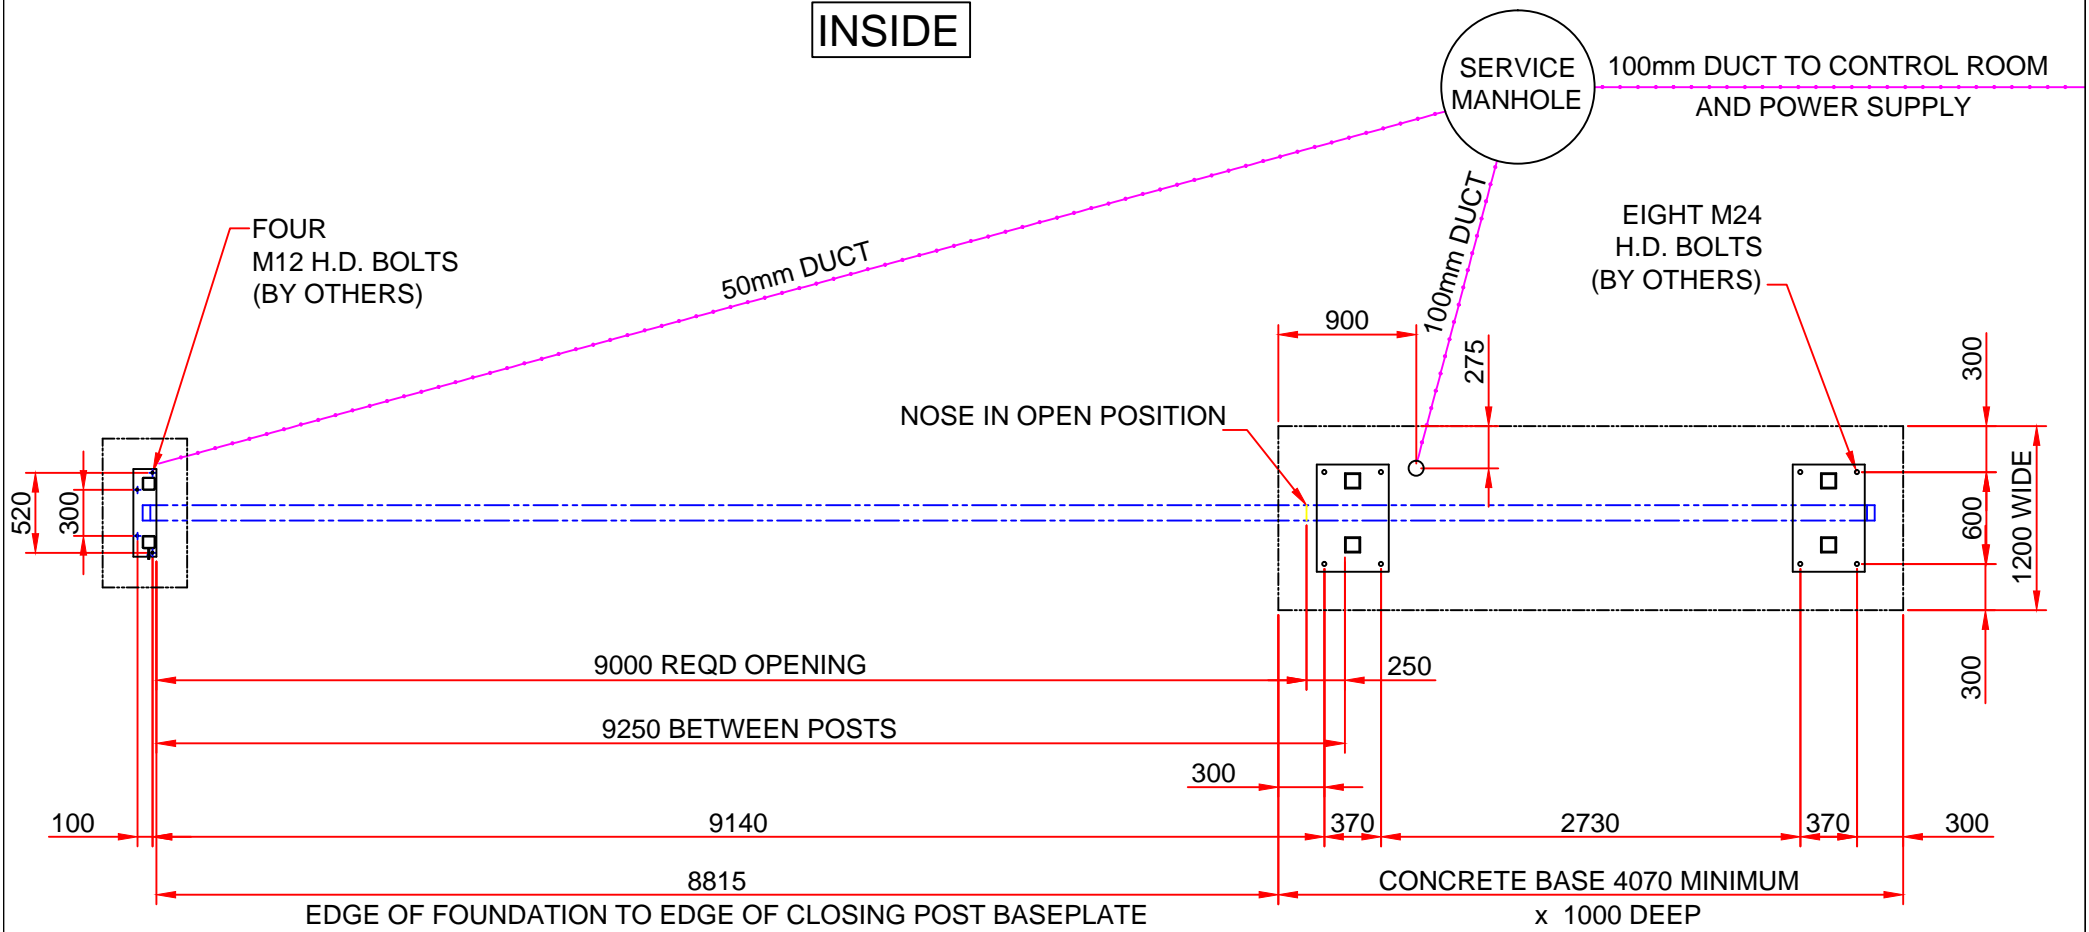

INSIDE

OUTSIDE

<p>PARAMOUNT Steelfence</p>	<p>Heavy Duty</p>	<p>9m wide fully automatic gate, closes to left</p>	<p>DRG No</p>
		<p>Standard base detail & ducting arrangement</p>	<p>HD/9/A/L</p>
<p>Paramount Steelfence, Florida Close, Hot Lane Industrial Estate, Burslem, Stoke on Trent, ST6 2DJ Tel: 01782 833333 Fax: 01782 832222 Email: post@steelfence.co.uk Web: www.steelfence.co.uk</p>			