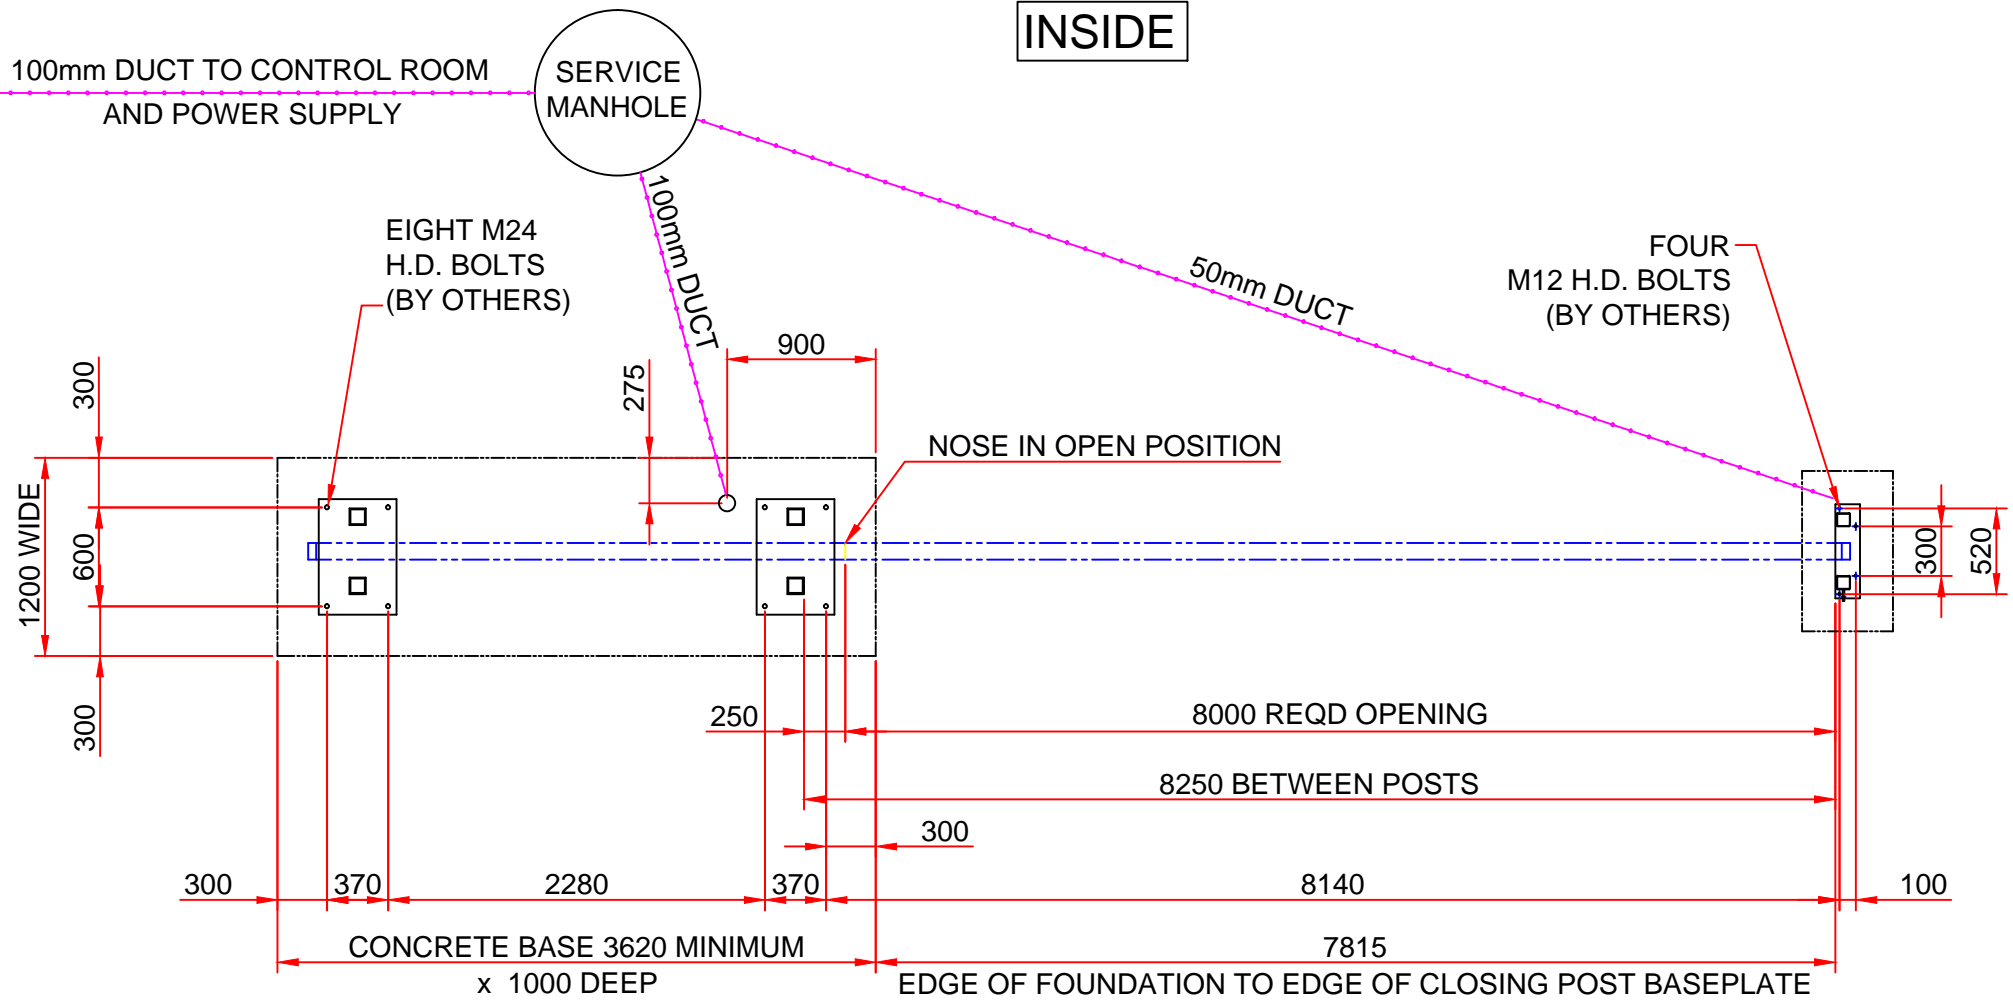

INSIDE

OUTSIDE

 <b>PARAMOUNT Steelfence</b>	<b>Heavy Duty</b>	8m wide fully automatic gate, closes to right	DRG No
		Standard base detail & ducting arrangement	<b>HD/8/A/R</b>