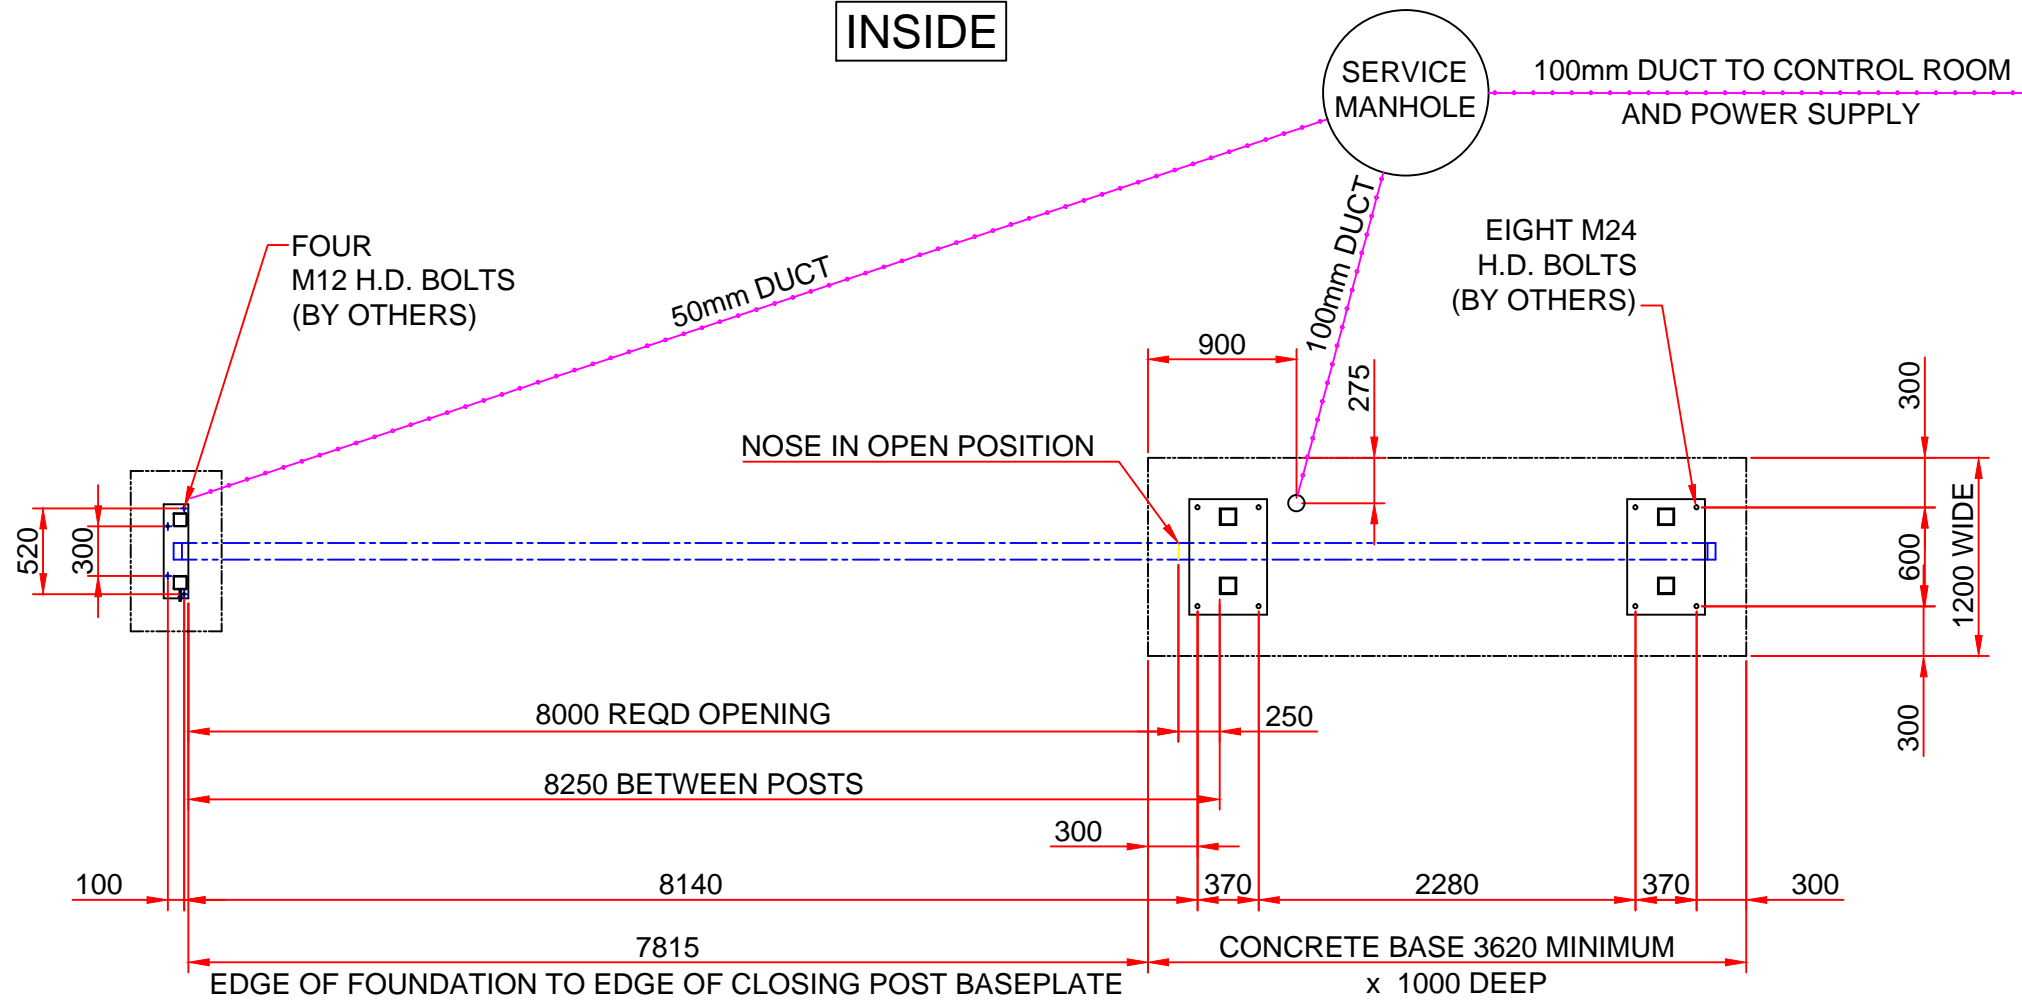

INSIDE

OUTSIDE

 PARAMOUNT Steelfence	Heavy Duty	8m wide fully automatic gate, closes to left	DRG No HD/8/A/L
		Standard base detail & ducting arrangement	
Paramount Steelfence, Florida Close, Hot Lane Industrial Estate, Burslem, Stoke on Trent, ST6 2DJ Tel: 01782 833333 Fax: 01782 832222 Email: post@steelfence.co.uk Web: www.steelfence.co.uk			