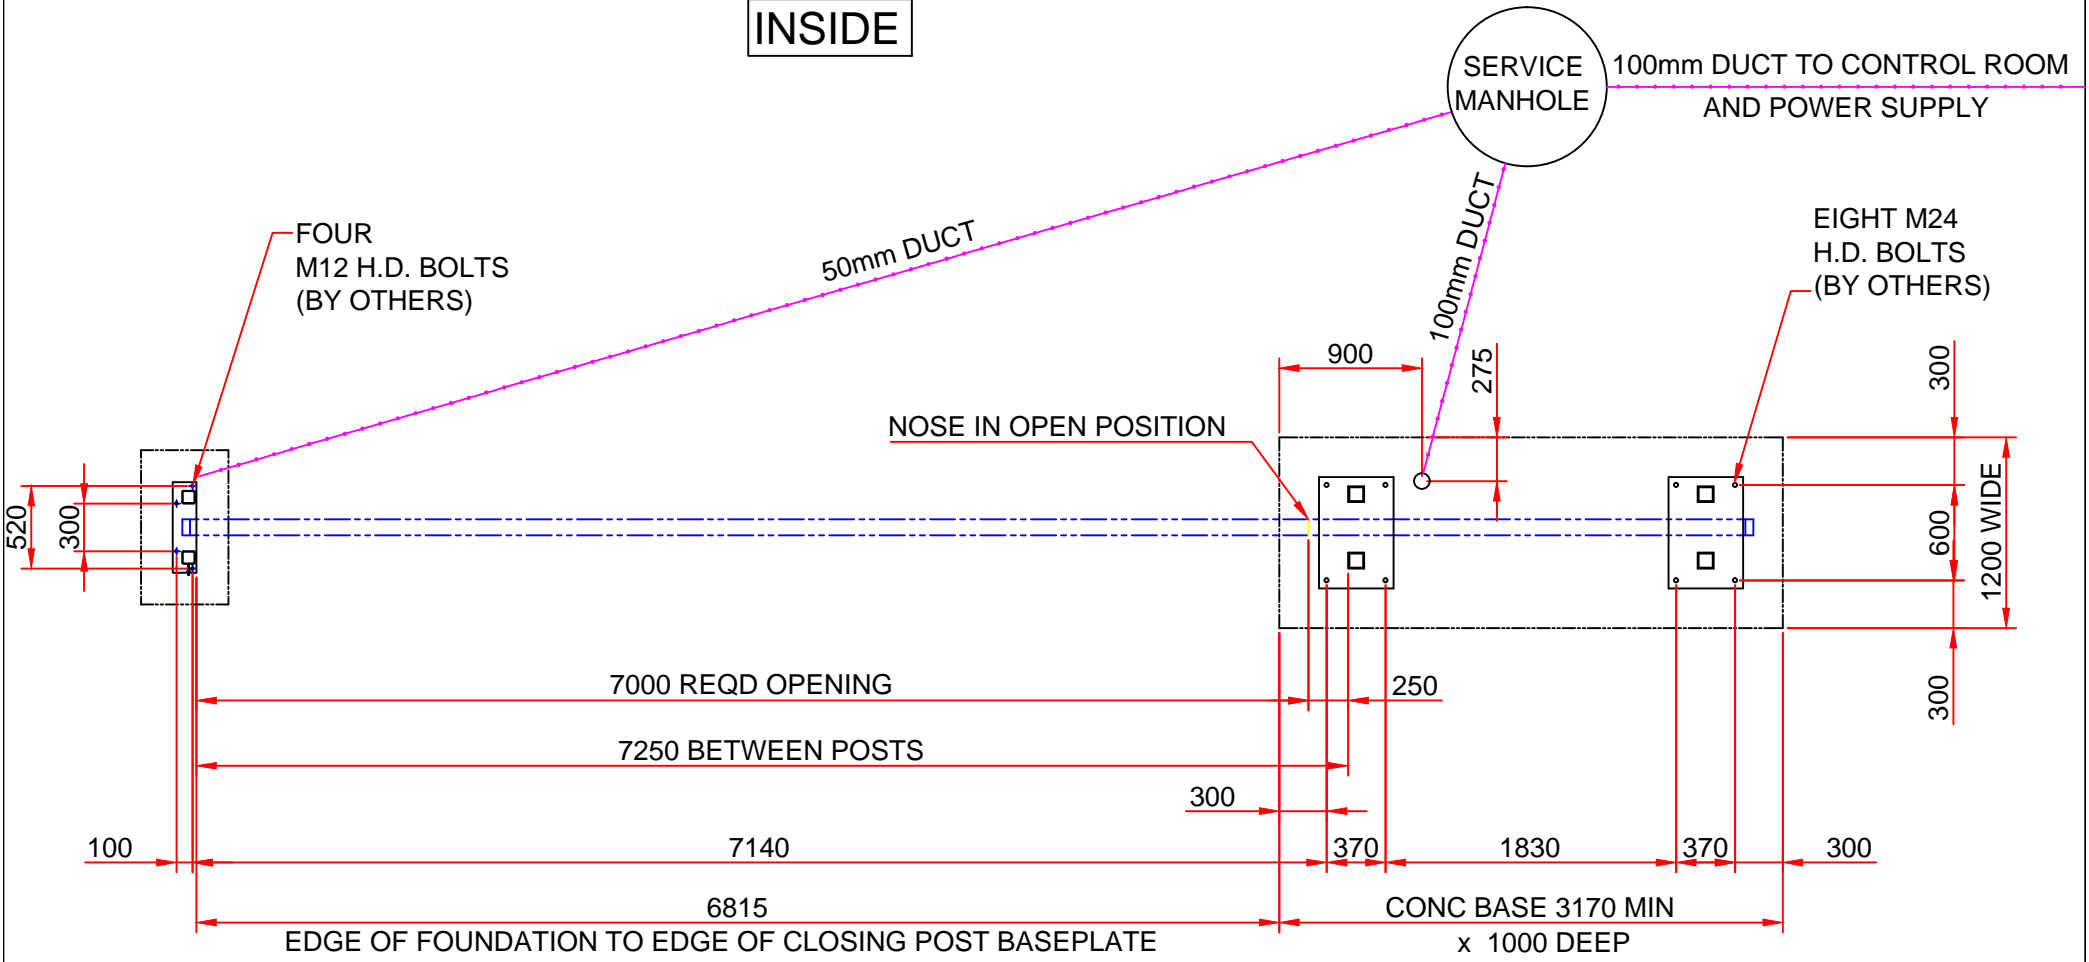

INSIDE

OUTSIDE

 <b>PARAMOUNT Steelfence</b>	<b>Heavy Duty</b>	7m wide fully automatic gate, closes to left	DRG No <b>HD/7/A/L</b>
		Standard base detail & ducting arrangement	