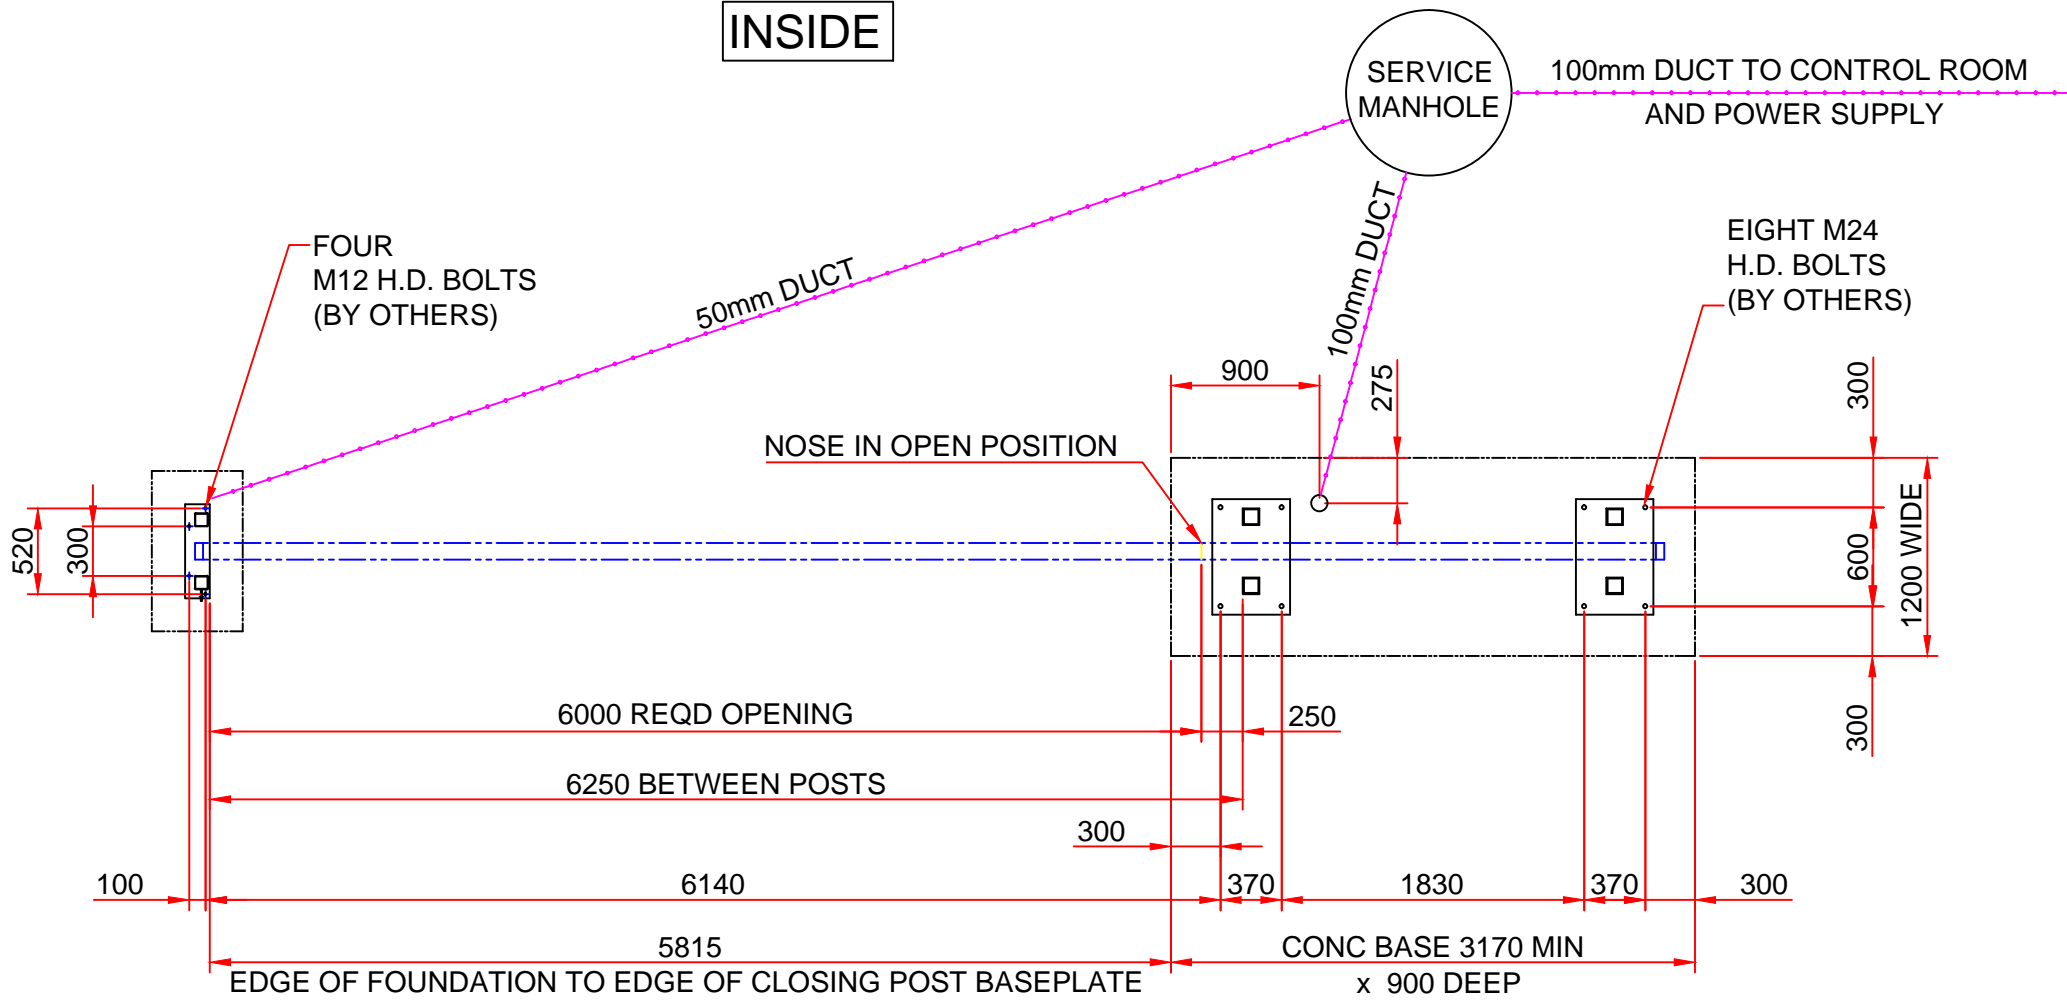

INSIDE

OUTSIDE

 <b>PARAMOUNT Steelfence</b>	<b>Heavy Duty</b>	6m wide fully automatic gate, closes to left	DRG No
		Standard base detail & ducting arrangement	<b>HD/6/A/L</b>