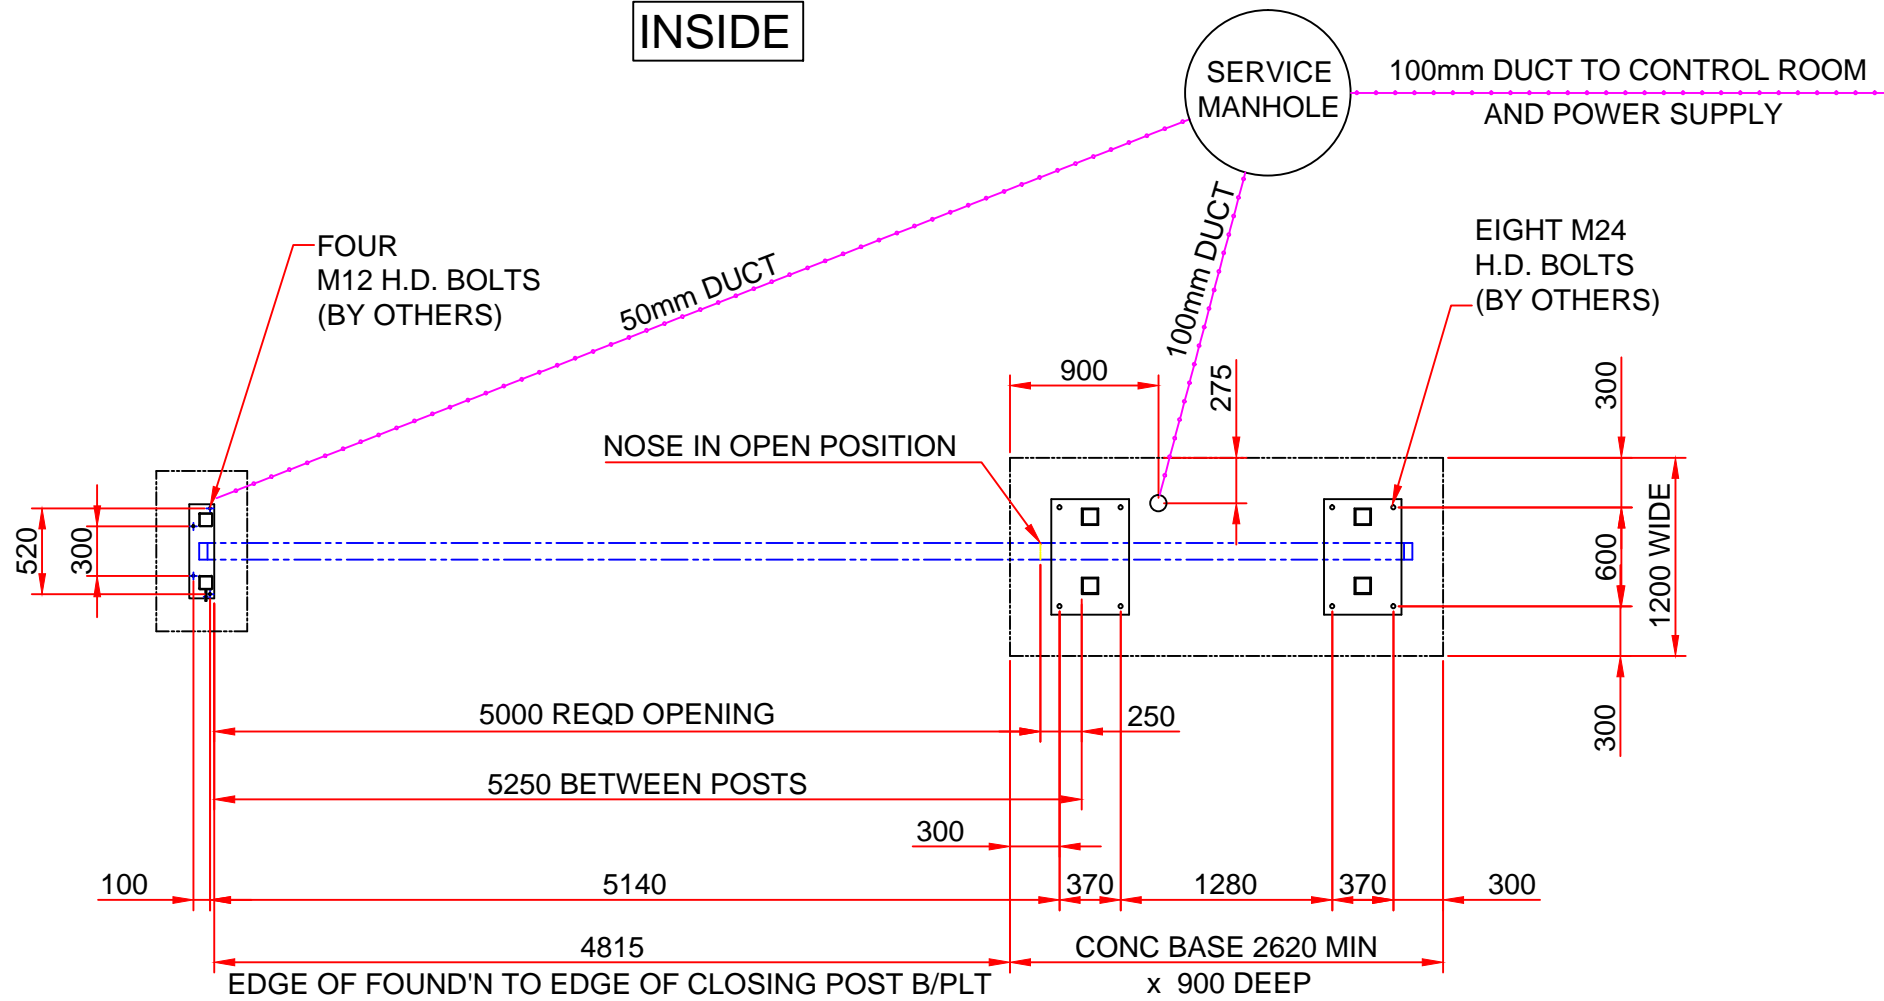

INSIDE

OUTSIDE

	PARAMOUNT Steelfence	Heavy Duty	5m wide fully automatic gate, closes to left	DRG No HD/5/A/L
			Standard base detail & ducting arrangement	