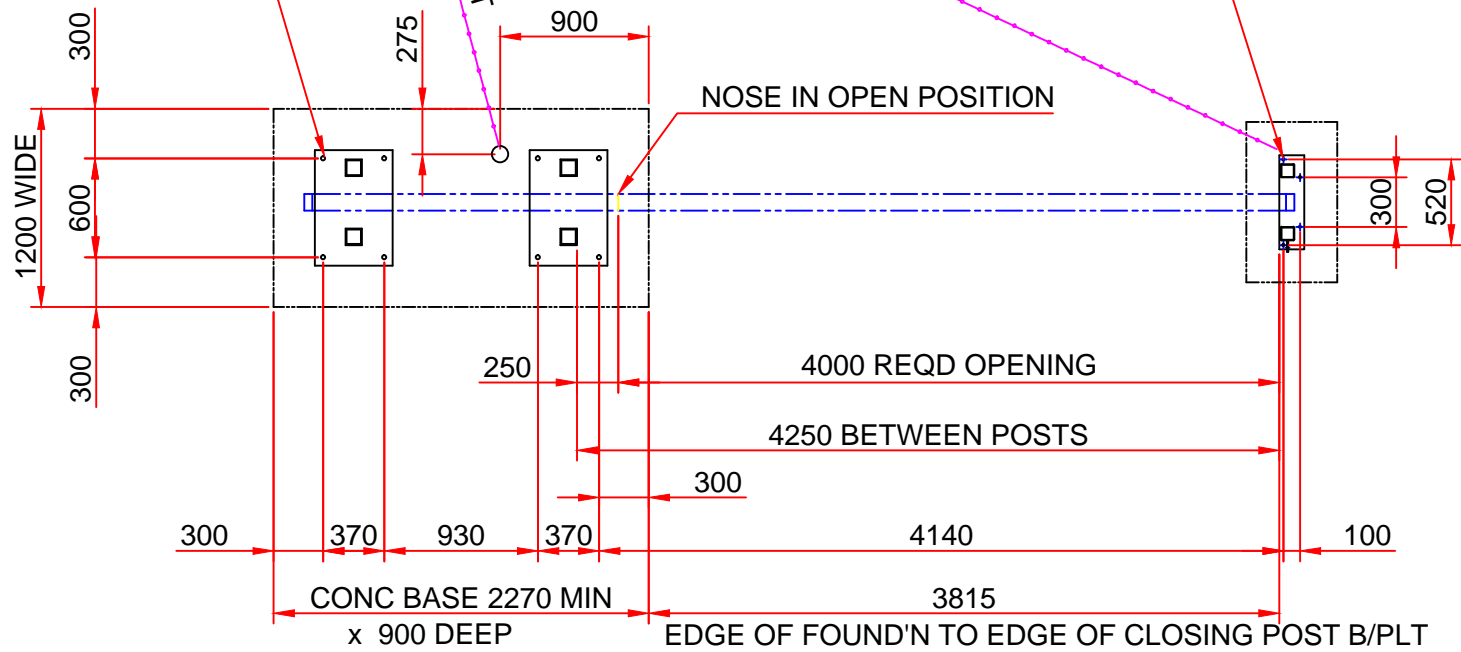

INSIDE

100mm DUCT TO CONTROL ROOM AND POWER SUPPLY

SERVICE MANHOLE

EIGHT M24 H.D. BOLTS (BY OTHERS)

FOUR M12 H.D. BOLTS (BY OTHERS)

OUTSIDE

Heavy Duty

4m wide fully automatic gate, closes to right
Standard base detail & ducting arrangement

DRG No

HD/4/A/R