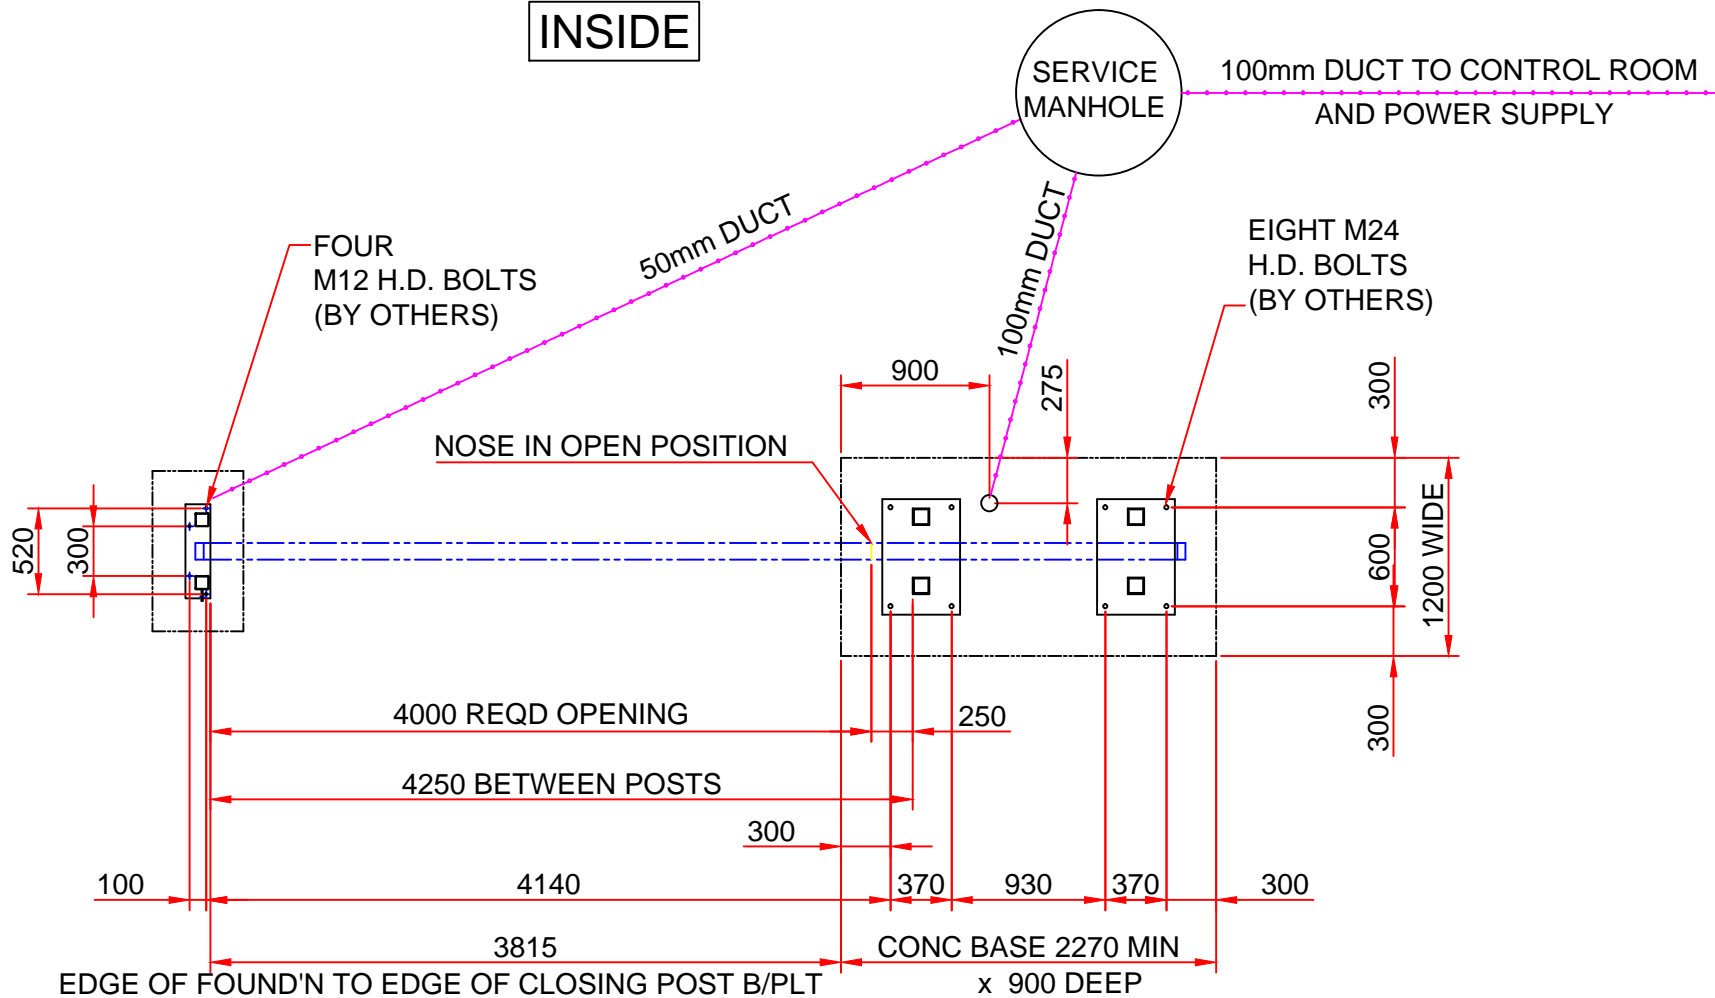

INSIDE

OUTSIDE

 <b>PARAMOUNT Steelfence</b>	<b>Heavy Duty</b>	4m wide fully automatic gate, closes to left	DRG No <b>HD/4/A/L</b>
		Standard base detail & ducting arrangement	