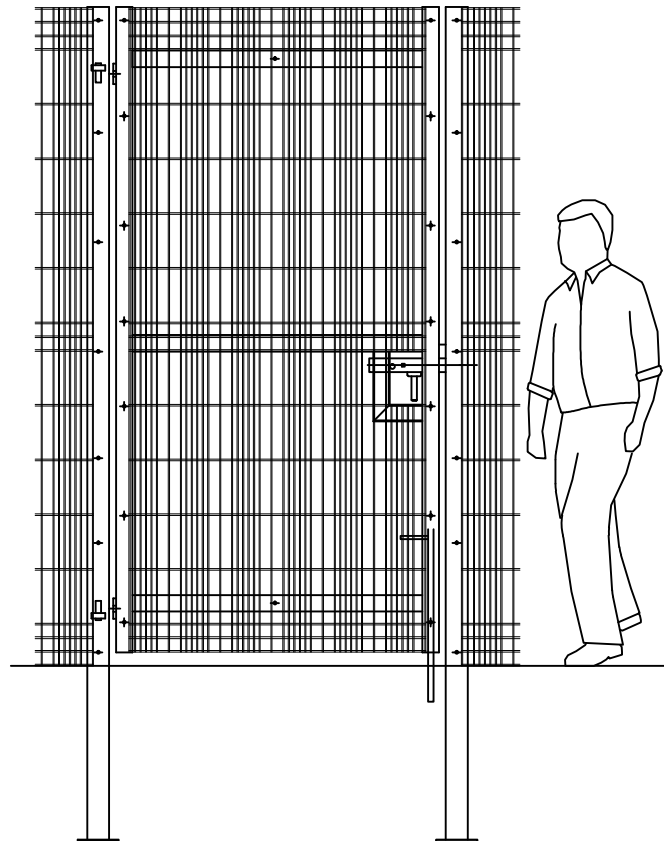

PLAN VIEW - S/L GATE OPENING OUTWARDS

PLAN VIEW - S/L GATE OPENING INWARDS

PARAMOUNT Steelfence
FLORIDA CLOSE, HOT LANE IND EST, BURSLEM,
STOKE ON TRENT, ST6 2DJ
TEL 01782 833333

FINISH

TITLE
CUSTOMER

DRG No