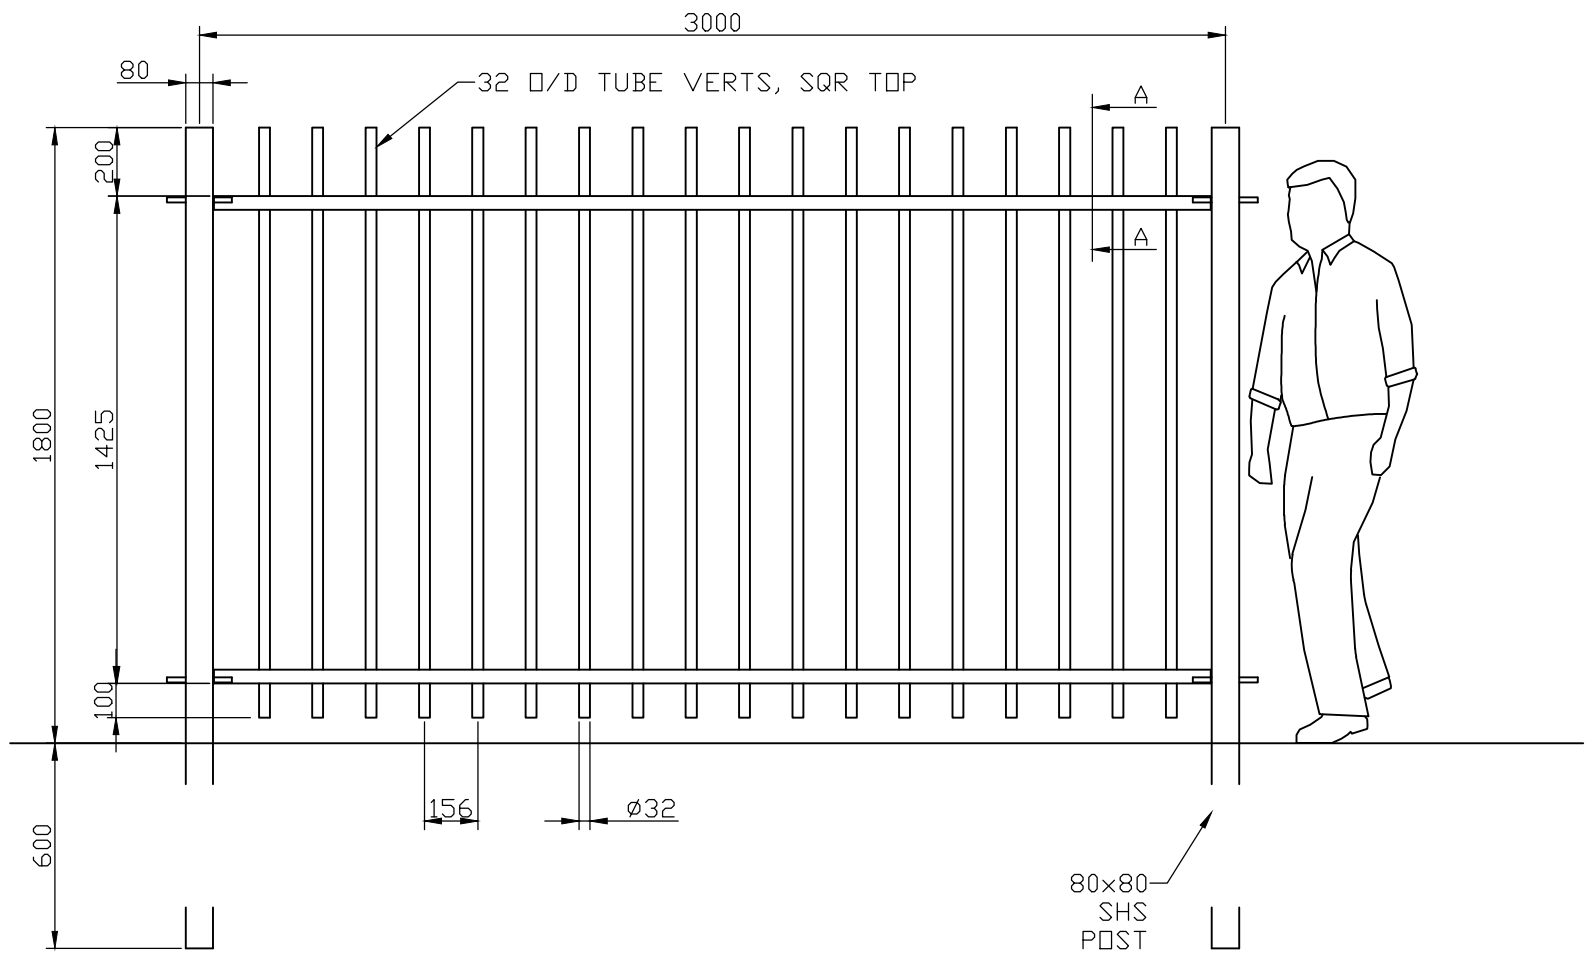

50x15 MASS BLOCK
55 LG WELDED TO
POST. 60x40 RHS
PANEL-RAILS FIT
OVER BLOCKS.

PARAMOUNT Steelfence
FLORIDA CLOSE, HOT LANE IND EST, BURSLEM,
STOKE ON TRENT, ST6 2DJ
TEL 01782 833333

FINISH

TITLE

CUSTOMER

DRG No